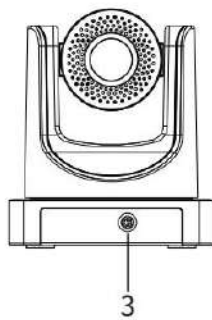

Power Supply	Power Switch ×1 USB 3.0 Interface×1 Power Plug (DC12V) Adapter Input AC100V-AC240V, Output DC12V/2A
Connection Cable	Mini DIN6 Data Line ×2 Length:5m
USB Cable	USB Cable Length:3m
Compatibility	Support Windows, Android, iOS and Linux Drive-free automatic recognition of cameras microphones and speakers Compatible with Zoom, Lynch, Vidyo, Skype for business and etc
Dimensions	113.6mm×113.6mm×32.6mm(L×W×H)

Front / Rear Panel

Omnidirectional Microphone

1:Optional expansion microphone port 1

2: Optional expansion microphone port 2

3: DIN6 cable port

4: LED Status indicator

	Presets button	Those keys are represent the camera preset positions 1,2 and 3 respectively
	Zoom in / out	The camera zooms in/out
	Camera pan /tilt	Control the direction of the camera:left,right,up, down,.
	Volume button	Volume down/up
	Bluetooth button	Turn on/off Bluetooth

Remote Control

- 1: Turn on/off Bluetooth
- 2: Pick up
- 3: Pan/Tilt
- 4: OK
- 5: Hang up
- 6: 1-2 Camera presets
- 7: Mute microphone
- 8: Volume up
- 9: Zoom in
- 10: Volume down
- 11: Zoom out

Camera