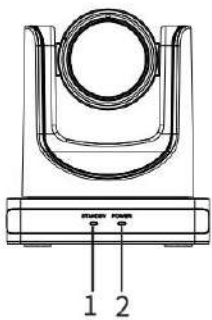

Power Supply	Power Switch ×1 USB 3.0 Interface×1 Power Plug (DC12V) Adapter Input AC100V-AC240V, Output DC12V/2A
Connection Cable	Mini DIN6 Data Line ×2 Length:5m
USB Cable	USB Cable Length:3m
Compatibility	Support Windows, Android, iOS and Linux Drive-free automatic recognition of cameras microphones and speakers Compatible with Zoom, Lynch, Vidyo, Skype for business and etc
Dimensions	113.6mm×113.6mm×32.6mm(L×W×H)

Front / Rear Panel

Omnidirectional Microphone

1:Optional expansion microphone port 1

2: Optional expansion microphone port 2

3: DIN6 cable port

4: LED Status indicator

	Presets button	Those keys are represent the camera preset positions 1,2 and 3 respectively
	Zoom in / out	The camera zooms in/out
	Camera pan /tilt	Control the direction of the camera:left,right,up, down,.
	Volume button	Volume down/up
	Bluetooth button	Turn on/off Bluetooth

Remote Control

- 1: Turn on/off Bluetooth
- 2: Pick up
- 3: Pan/Tilt
- 4: OK
- 5: Hang up
- 6: 1-2 Camera presets
- 7: Mute microphone
- 8: Volume up
- 9: Zoom in
- 10: Volume down
- 11: Zoom out

Camera