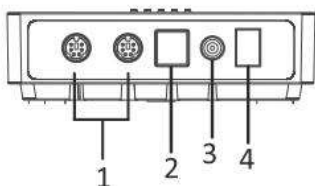

Front / Rear Panel

Omnidirectional Microphone

1:Optional expansion microphone port 1

2: Optional expansion microphone port 2

3: DIN6 cable port

4: LED Status indicator

	Presets button	Those keys are represent the camera preset positions 1,2 and 3 respectively
	Zoom in / out	The camera zooms in/out
	Camera pan /tilt	Control the direction of the camera:left,right,up, down,.
	Volume button	Volume down/up
	Bluetooth button	Turn on/off Bluetooth

Remote Control

- 1: Turn on/off Bluetooth
- 2: Pick up
- 3: Pan/Tilt
- 4: OK
- 5: Hang up
- 6: 1-2 Camera presets
- 7: Mute microphone
- 8: Volume up
- 9: Zoom in
- 10: Volume down
- 11: Zoom out

Camera

- 1. Status indicator
- 2. Power indicator
- 3. DIN6 Cable port

2. Power indicator

Hub

- 1. DIN6 Cable port
- 2. USB port
- 3. Power port
- 4. Turn on/off
- 5. Status indicator