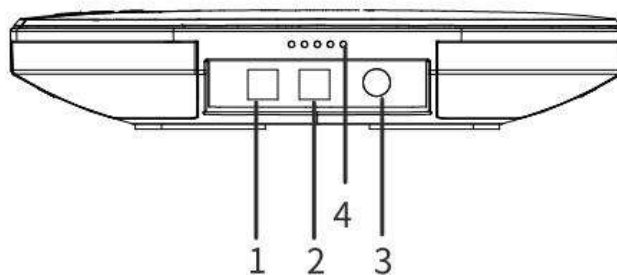

Power Supply	Power Switch ×1 USB 3.0 Interface×1 Power Plug (DC12V) Adapter Input AC100V-AC240V, Output DC12V/2A
Connection Cable	Mini DIN6 Data Line ×2 Length:5m
USB Cable	USB Cable Length:3m
Compatibility	Support Windows, Android, iOS and Linux Drive-free automatic recognition of cameras microphones and speakers Compatible with Zoom, Lynch, Vidyo, Skype for business and etc
Dimensions	113.6mm×113.6mm×32.6mm(L×W×H)

Front / Rear Panel

Omnidirectional Microphone

1:Optional expansion microphone port 1

2: Optional expansion microphone port 2

3: DIN6 cable port

4: LED Status indicator