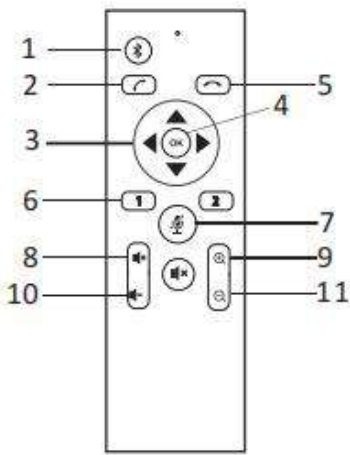

Power Supply	Power Switch ×1 USB 3.0 Interface×1 Power Plug (DC12V) Adapter Input AC100V-AC240V, Output DC12V/2A
Connection Cable	Mini DIN6 Data Line ×2 Length:5m
USB Cable	USB Cable Length:3m
Compatibility	Support Windows, Android, iOS and Linux Drive-free automatic recognition of cameras microphones and speakers Compatible with Zoom, Lynch, Vidyo, Skype for business and etc
Dimensions	113.6mm×113.6mm×32.6mm(L×W×H)

Front / Rear Panel

Omnidirectional Microphone

1:Optional expansion microphone port 1

2: Optional expansion microphone port 2

3: DIN6 cable port

4: LED Status indicator

	Presets button	Those keys are represent the camera preset positions 1,2 and 3 respectively
	Zoom in / out	The camera zooms in/out
	Camera pan /tilt	Control the direction of the camera:left,right,up, down,.
	Volume button	Volume down/up
	Bluetooth button	Turn on/off Bluetooth

Remote Control

- 1: Turn on/off Bluetooth
- 2: Pick up
- 3: Pan/Tilt
- 4: OK
- 5: Hang up
- 6: 1-2 Camera presets
- 7: Mute microphone
- 8: Volume up
- 9: Zoom in
- 10: Volume down
- 11: Zoom out

Camera

- 1. Status indicator
- 2. Power indicator
- 3. DIN6 Cable port

2. Power indicator

Hub

- 1. DIN6 Cable port
- 2. USB port
- 3. Power port
- 4. Turn on/off
- 5. Status indicator