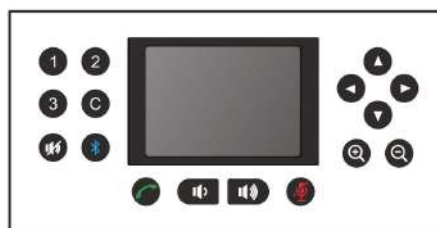

Power Supply	Power Switch ×1 USB 3.0 Interface×1 Power Plug (DC12V) Adapter Input AC100V-AC240V, Output DC12V/2A
Connection Cable	Mini DIN6 Data Line ×2 Length:5m
USB Cable	USB Cable Length:3m
Compatibility	Support Windows, Android, iOS and Linux Drive-free automatic recognition of cameras microphones and speakers Compatible with Zoom, Lynch, Vidyo, Skype for business and etc
Dimensions	113.6mm×113.6mm×32.6mm(L×W×H)

Front / Rear Panel

Omnidirectional Microphone

1:Optional expansion microphone port 1

2: Optional expansion microphone port 2

3: DIN6 cable port

4: LED Status indicator

	Presets button	Those keys are represent the camera preset positions 1,2 and 3 respectively
	Zoom in / out	The camera zooms in/out
	Camera pan /tilt	Control the direction of the camera:left,right,up, down,.
	Volume button	Volume down/up
	Bluetooth button	Turn on/off Bluetooth

	Speaker mute button	Short press turn on/off the speaker mute function
	Pick up/Hand up	Pick up/Hand up
	Microphone mute button	Turn on/off Microphone mute
	Echo cancellation	Press those buttons at the same time and the blue light will flashing three times, it's means enter/exit the echo cancellation mode.